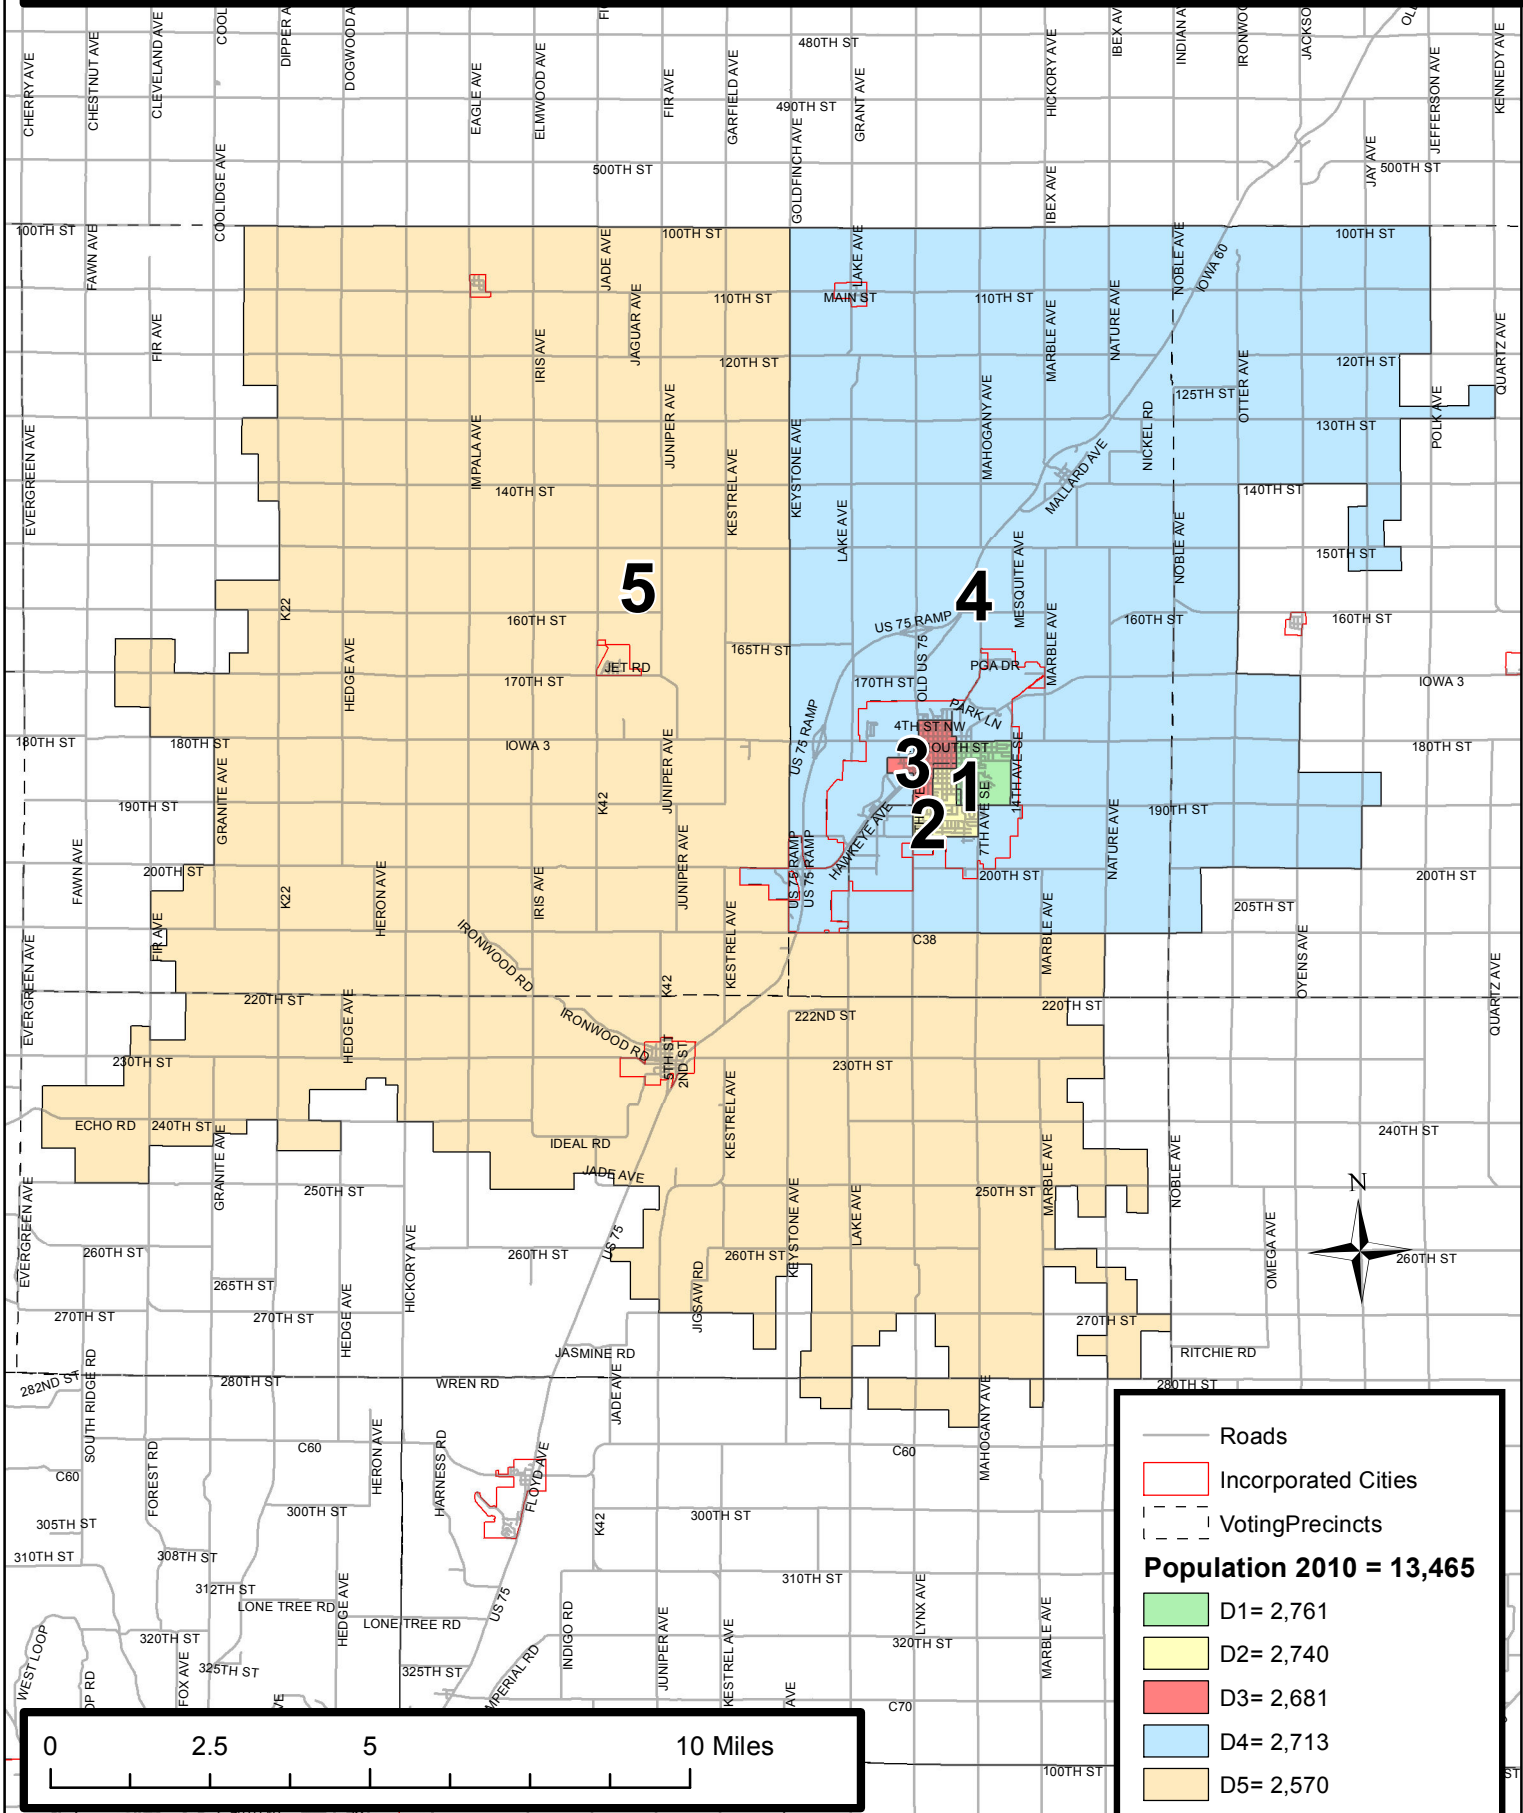

LE MARS: Proposed Director District Configuration

(Based on 2010 Census Population Data - Adopted TBA)

Legend:

- Roads
- Incorporated Cities
- Voting Precincts

Population 2010 = 13,465

- D1= 2,761
- D2= 2,740
- D3= 2,681
- D4= 2,713
- D5= 2,570