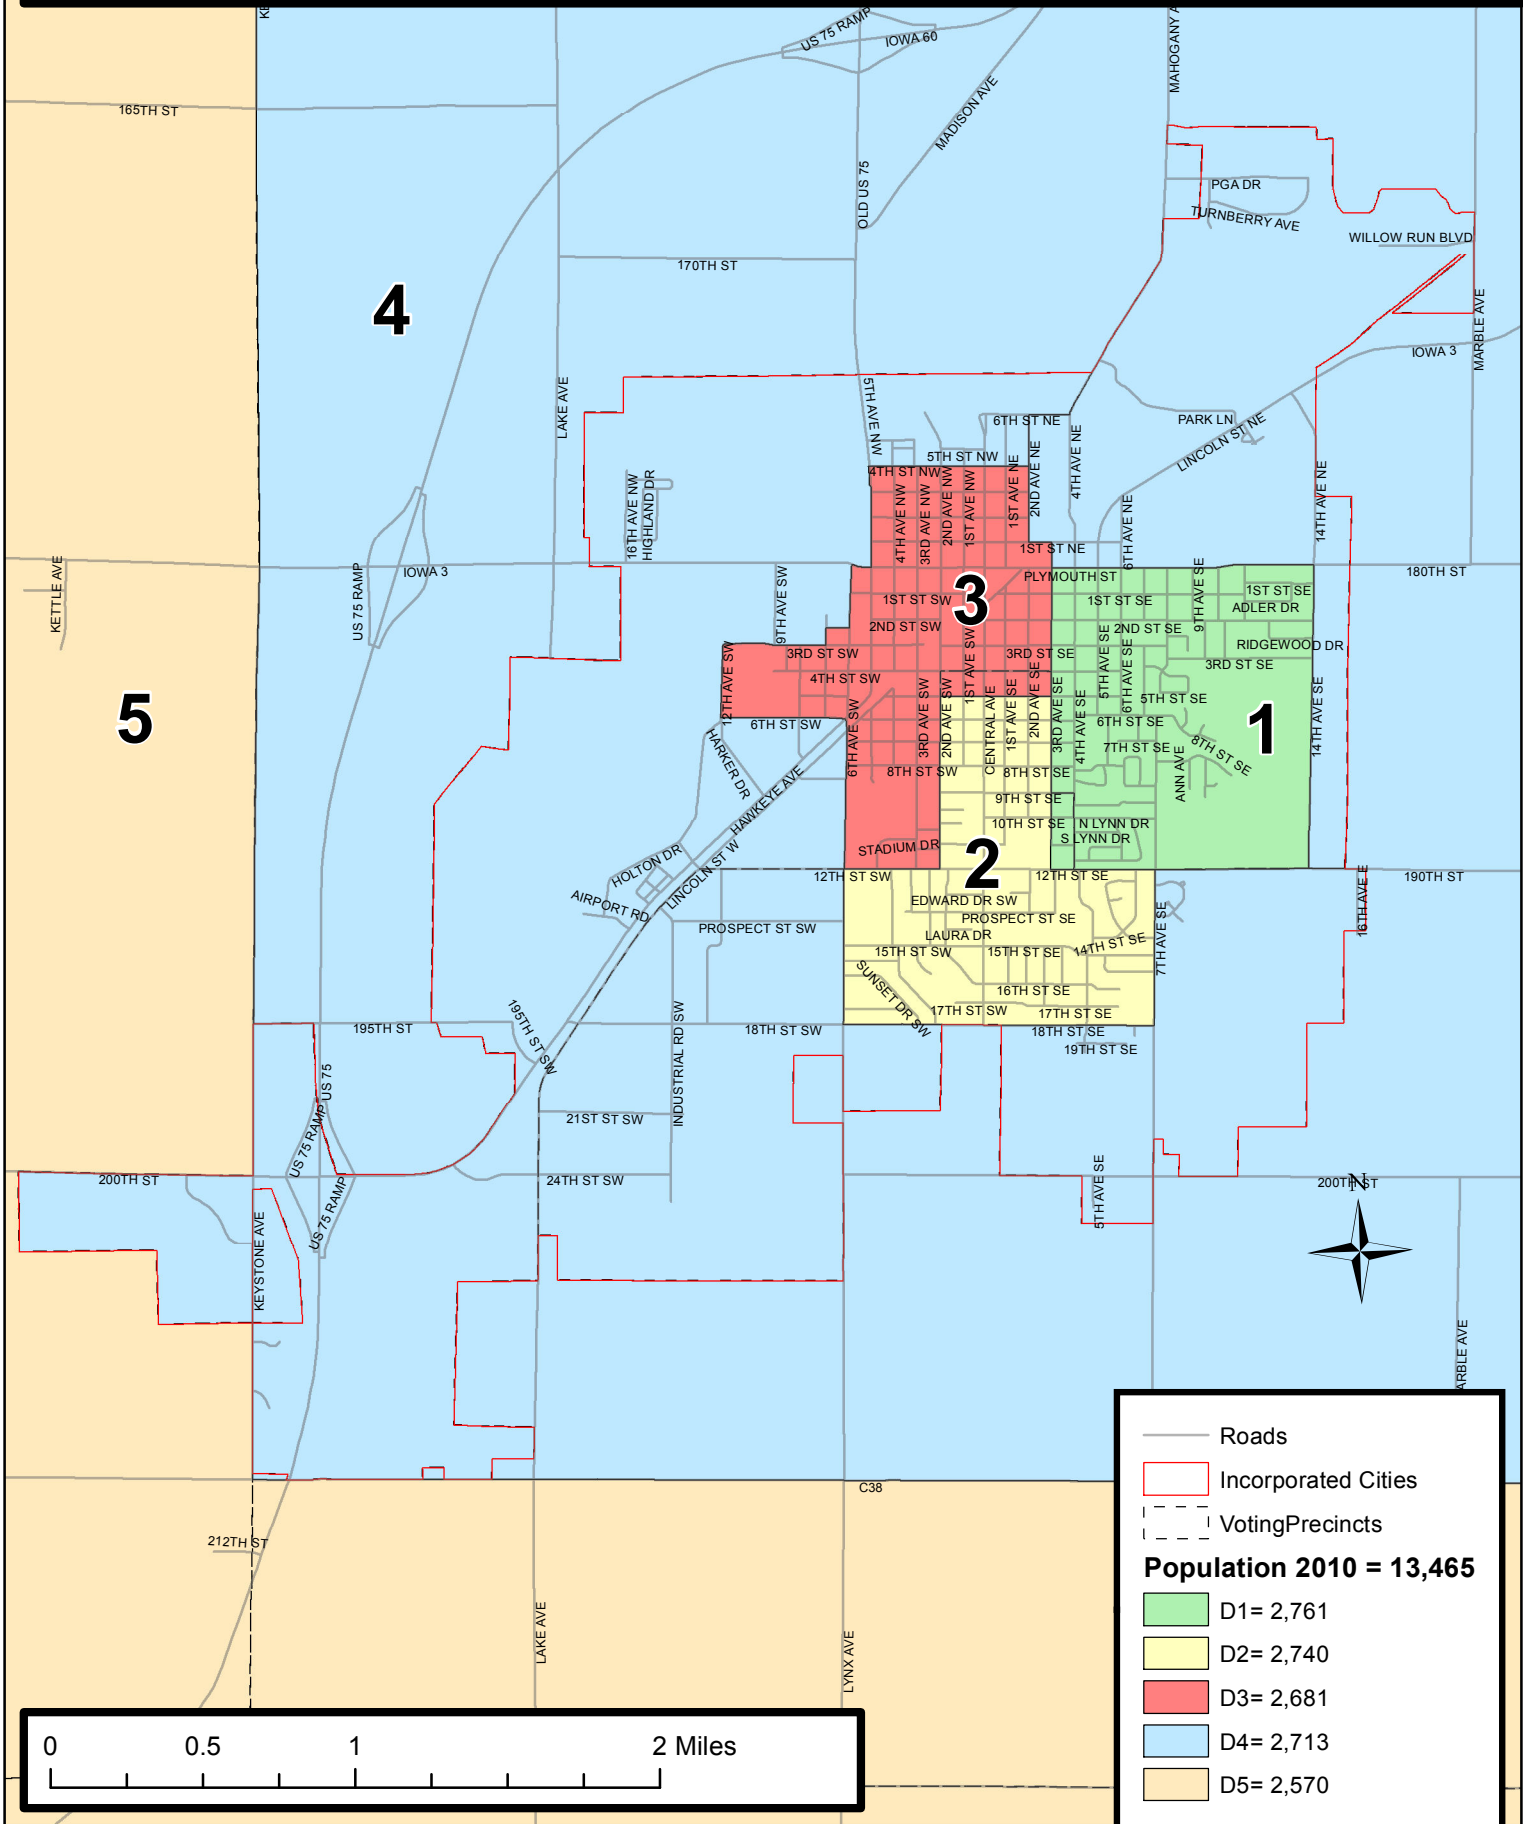

# LE MARS: Proposed Director District Configuration

(Based on 2010 Census Population Data - Adopted TBA)

— Roads  
 [Red Outline] Incorporated Cities  
 [Dashed Line] Voting Precincts  
**Population 2010 = 13,465**  
 [Green] D1= 2,761  
 [Yellow] D2= 2,740  
 [Red] D3= 2,681  
 [Light Blue] D4= 2,713  
 [Orange] D5= 2,570