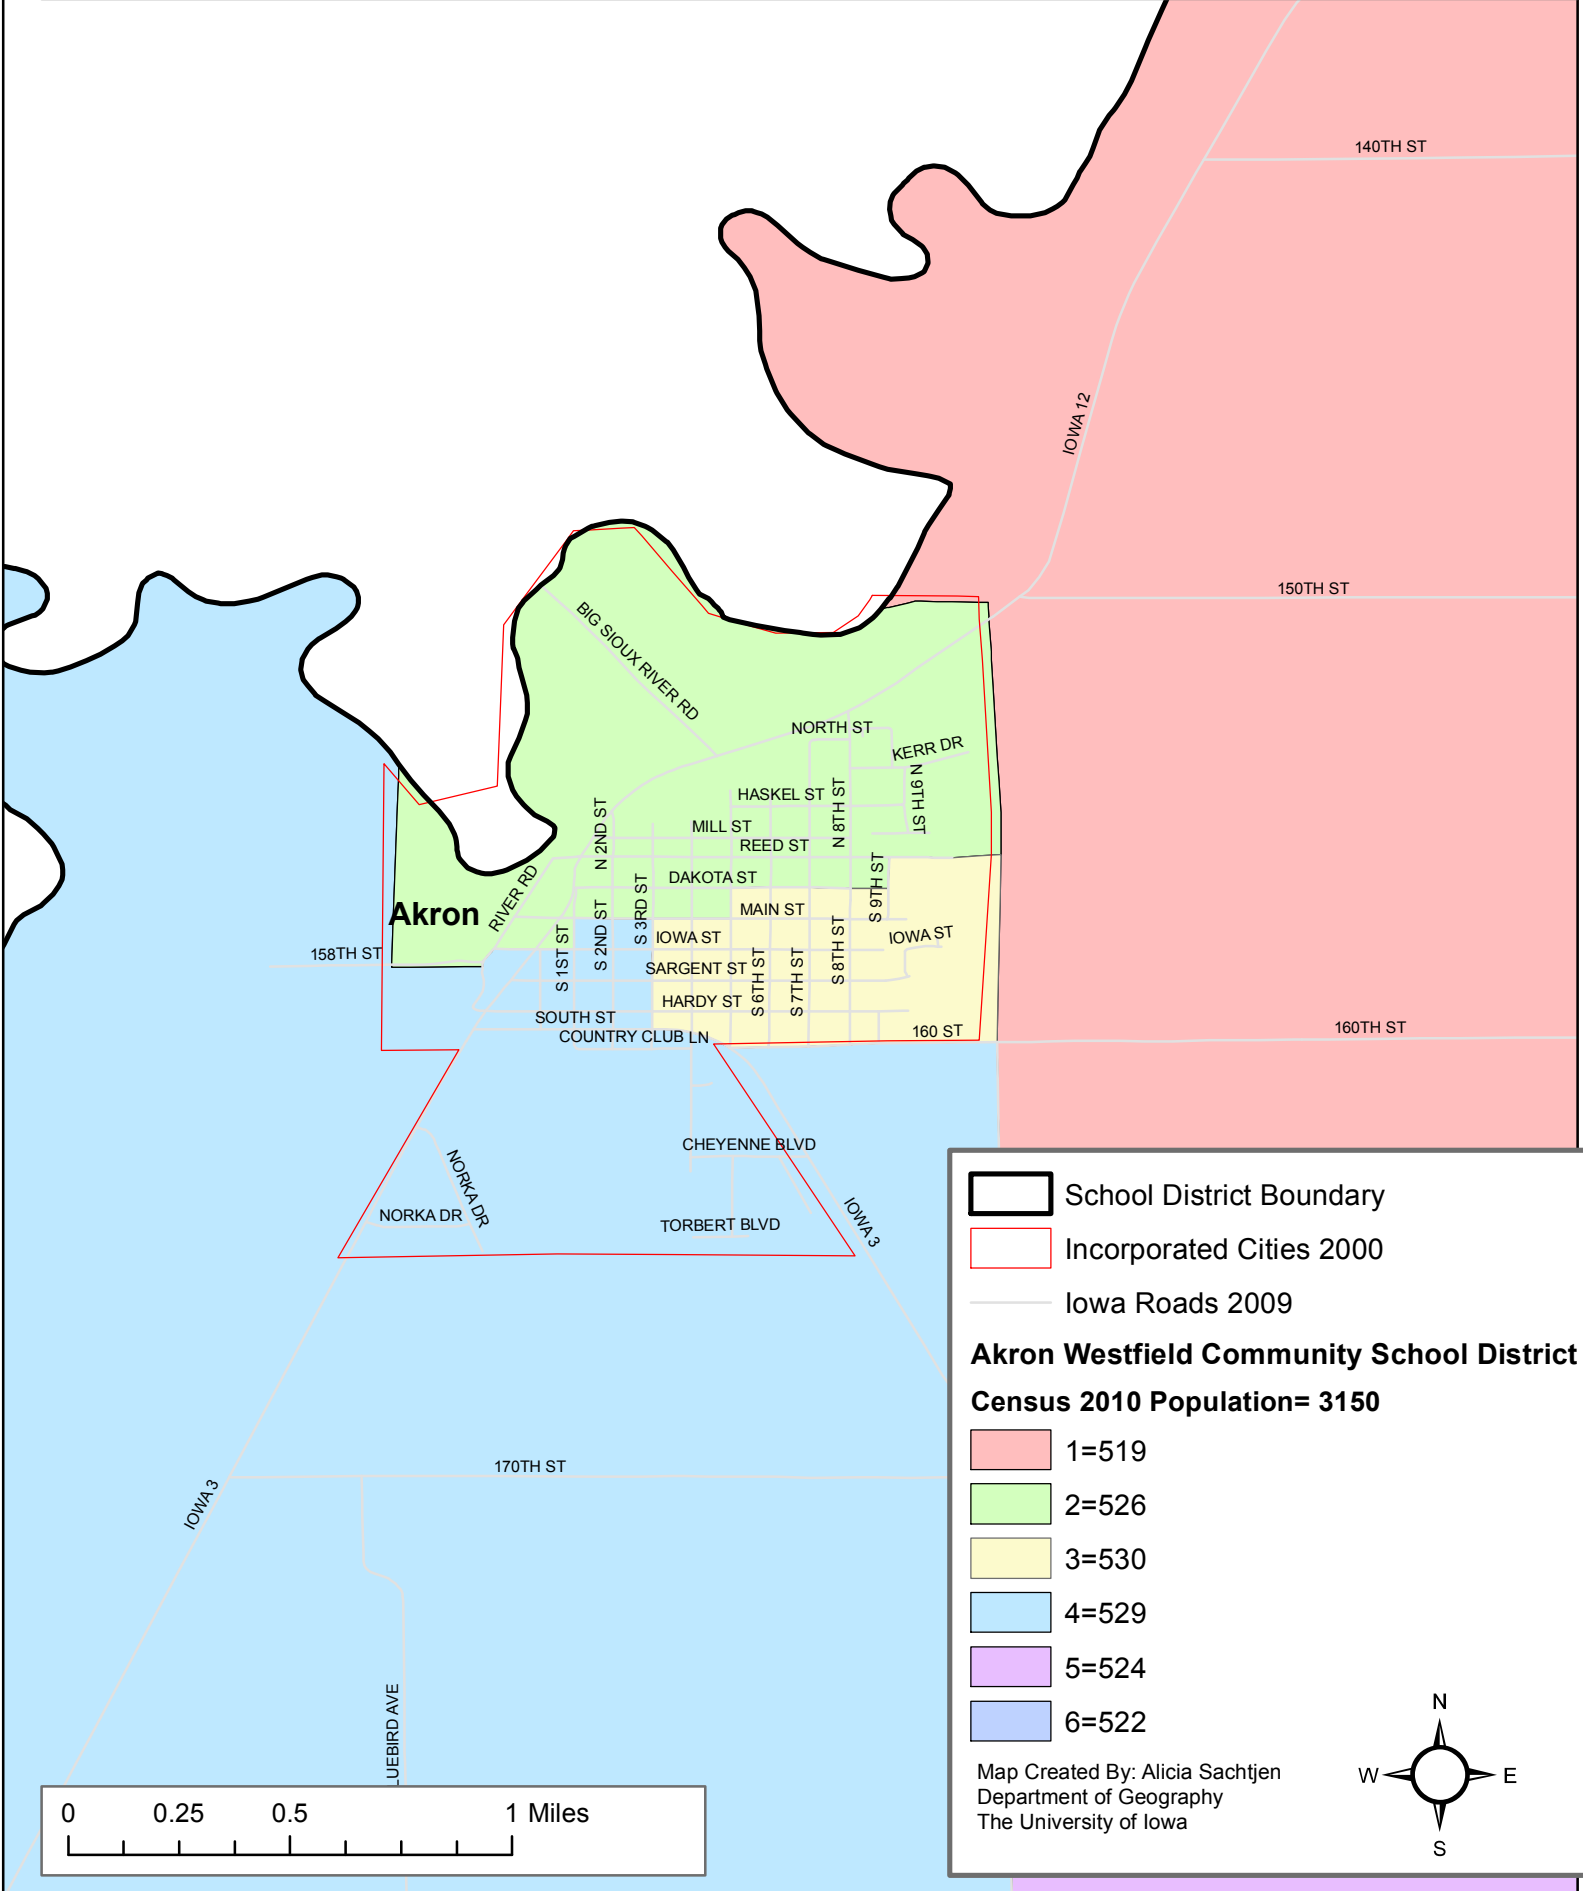

# Akron Westfield Community School District: Proposed Director Districts Plan (2010 Census)

School District Boundary  
 Incorporated Cities 2000  
 Iowa Roads 2009

**Akron Westfield Community School District  
Census 2010 Population= 3150**

	1=519
	2=526
	3=530
	4=529
	5=524
	6=522

Map Created By: Alicia Sachtjen  
Department of Geography  
The University of Iowa