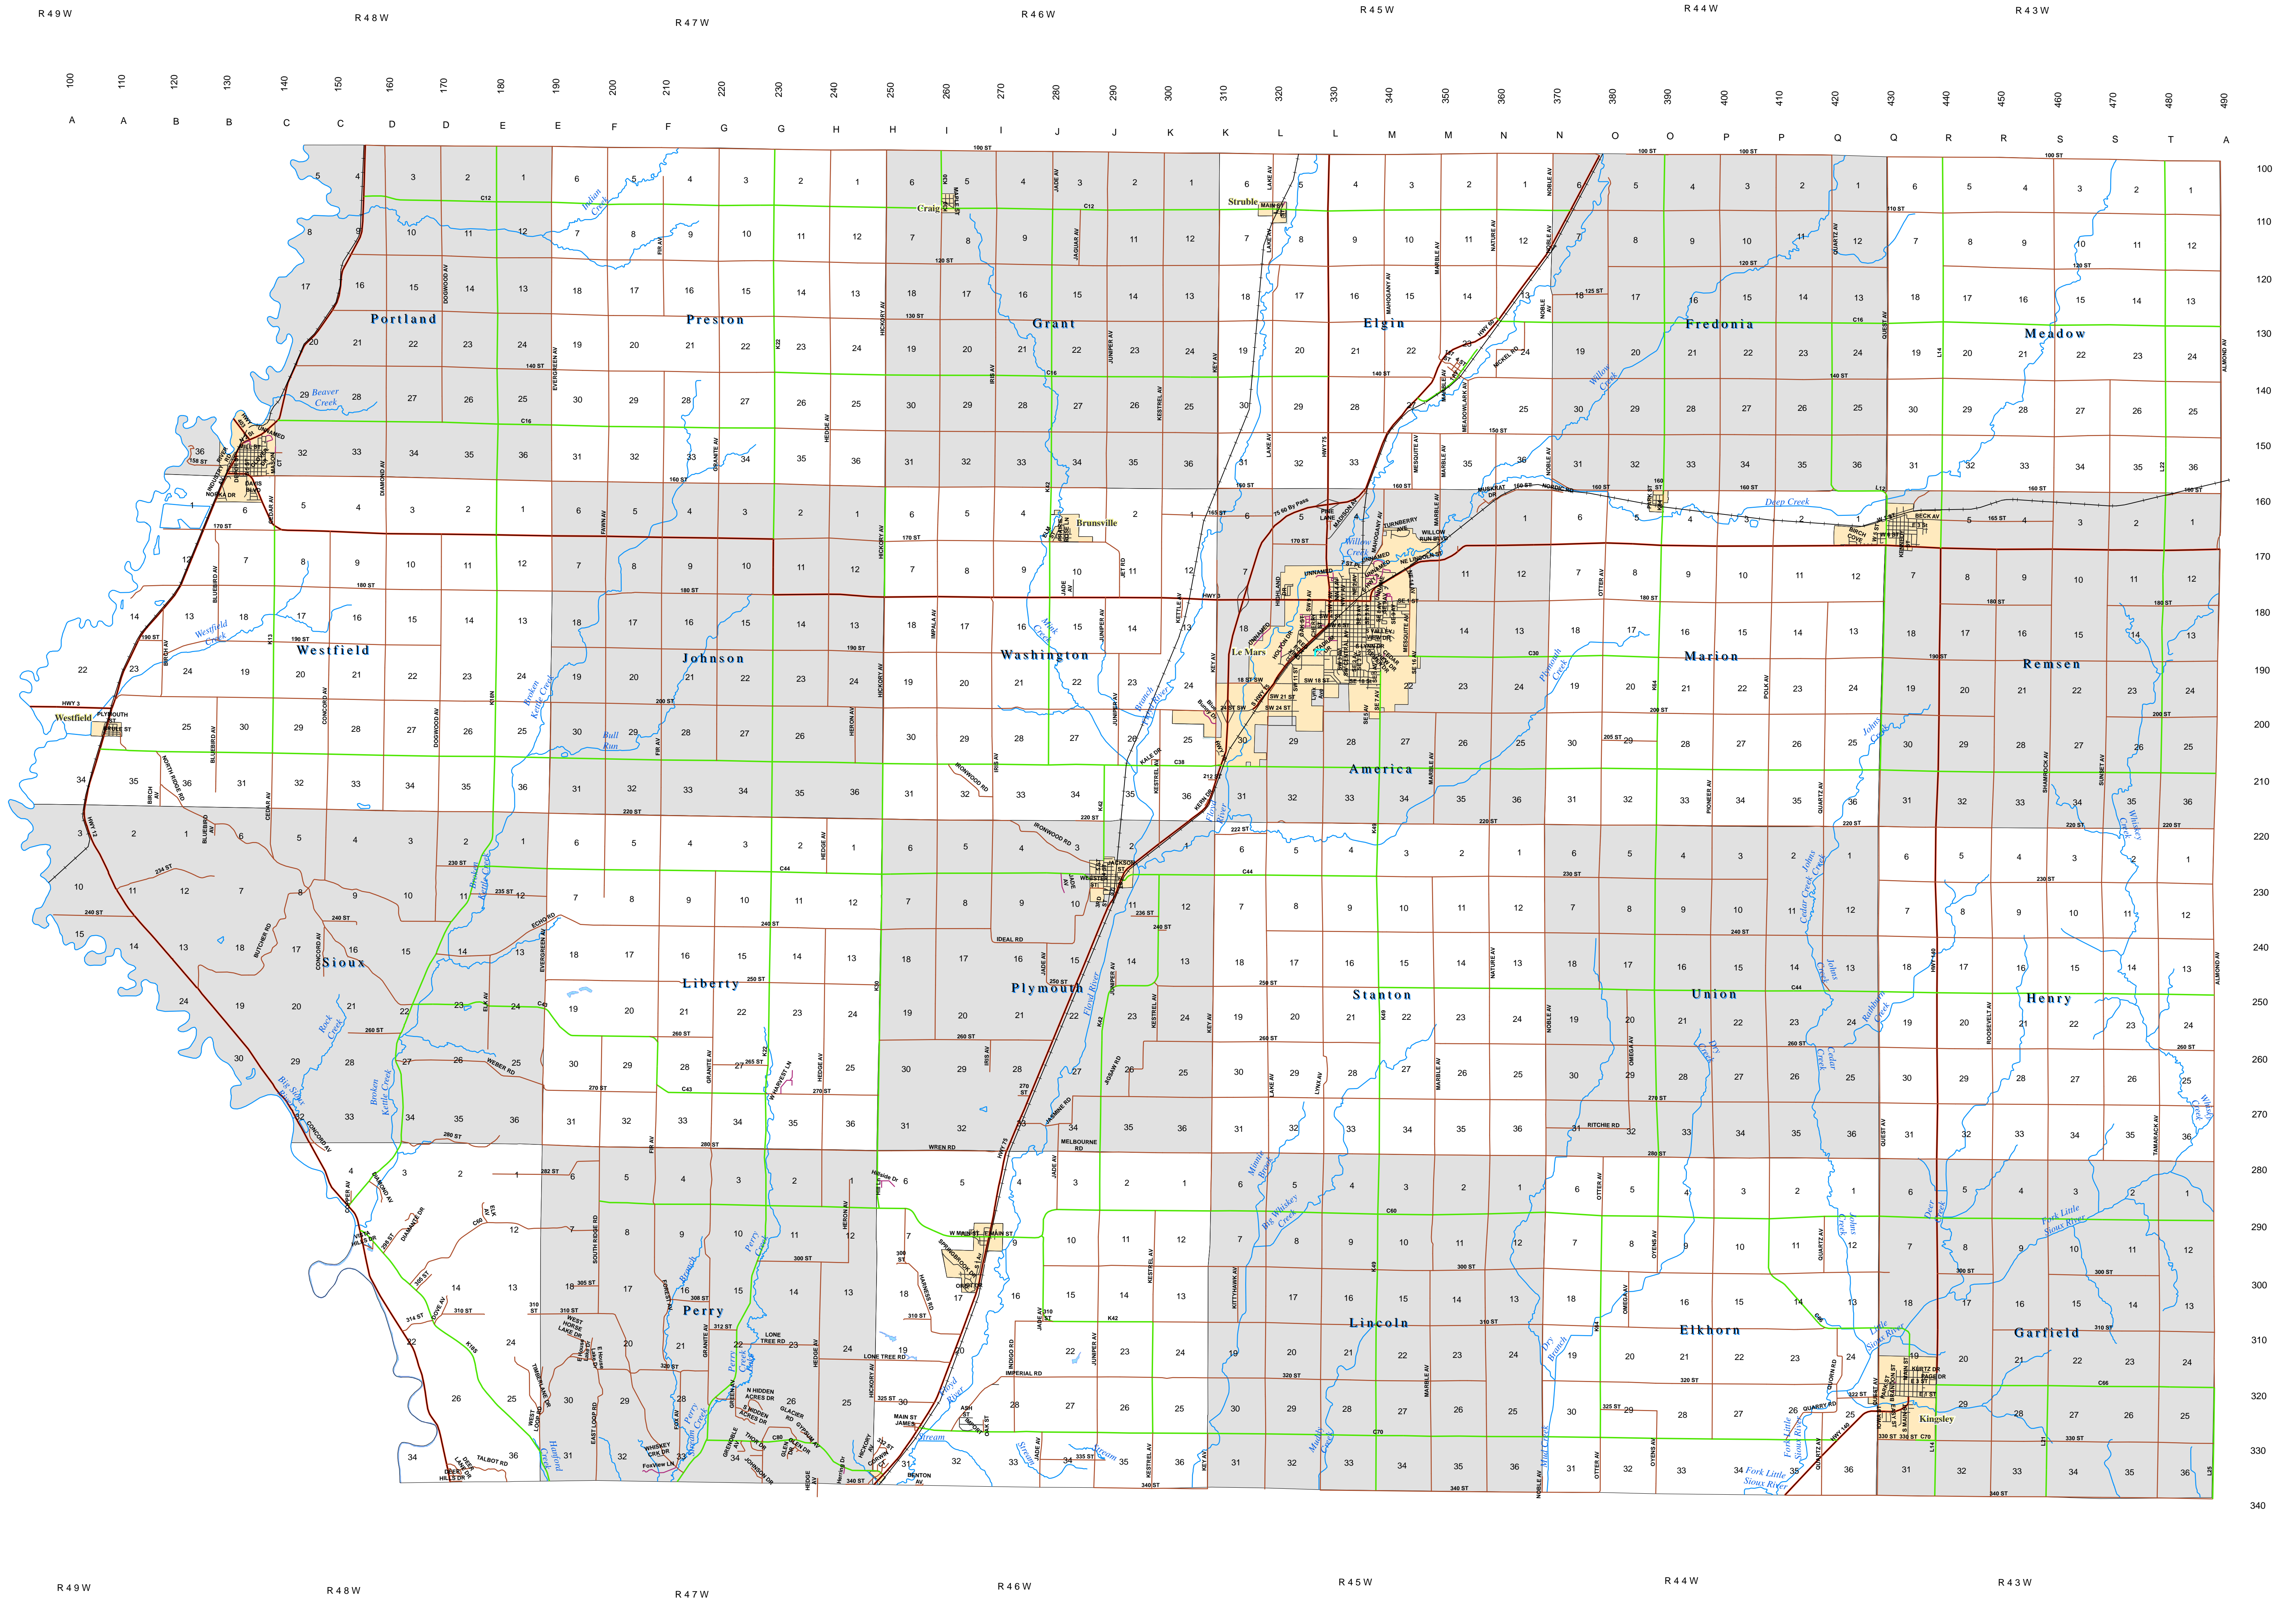

# Plymouth County Iowa 2015

## Legend

### Roads

### RDCODE

- 9 Private Dr
- 6 City Street
- 5 County Gravel
- 3 County Paved
- 1 State Hwy